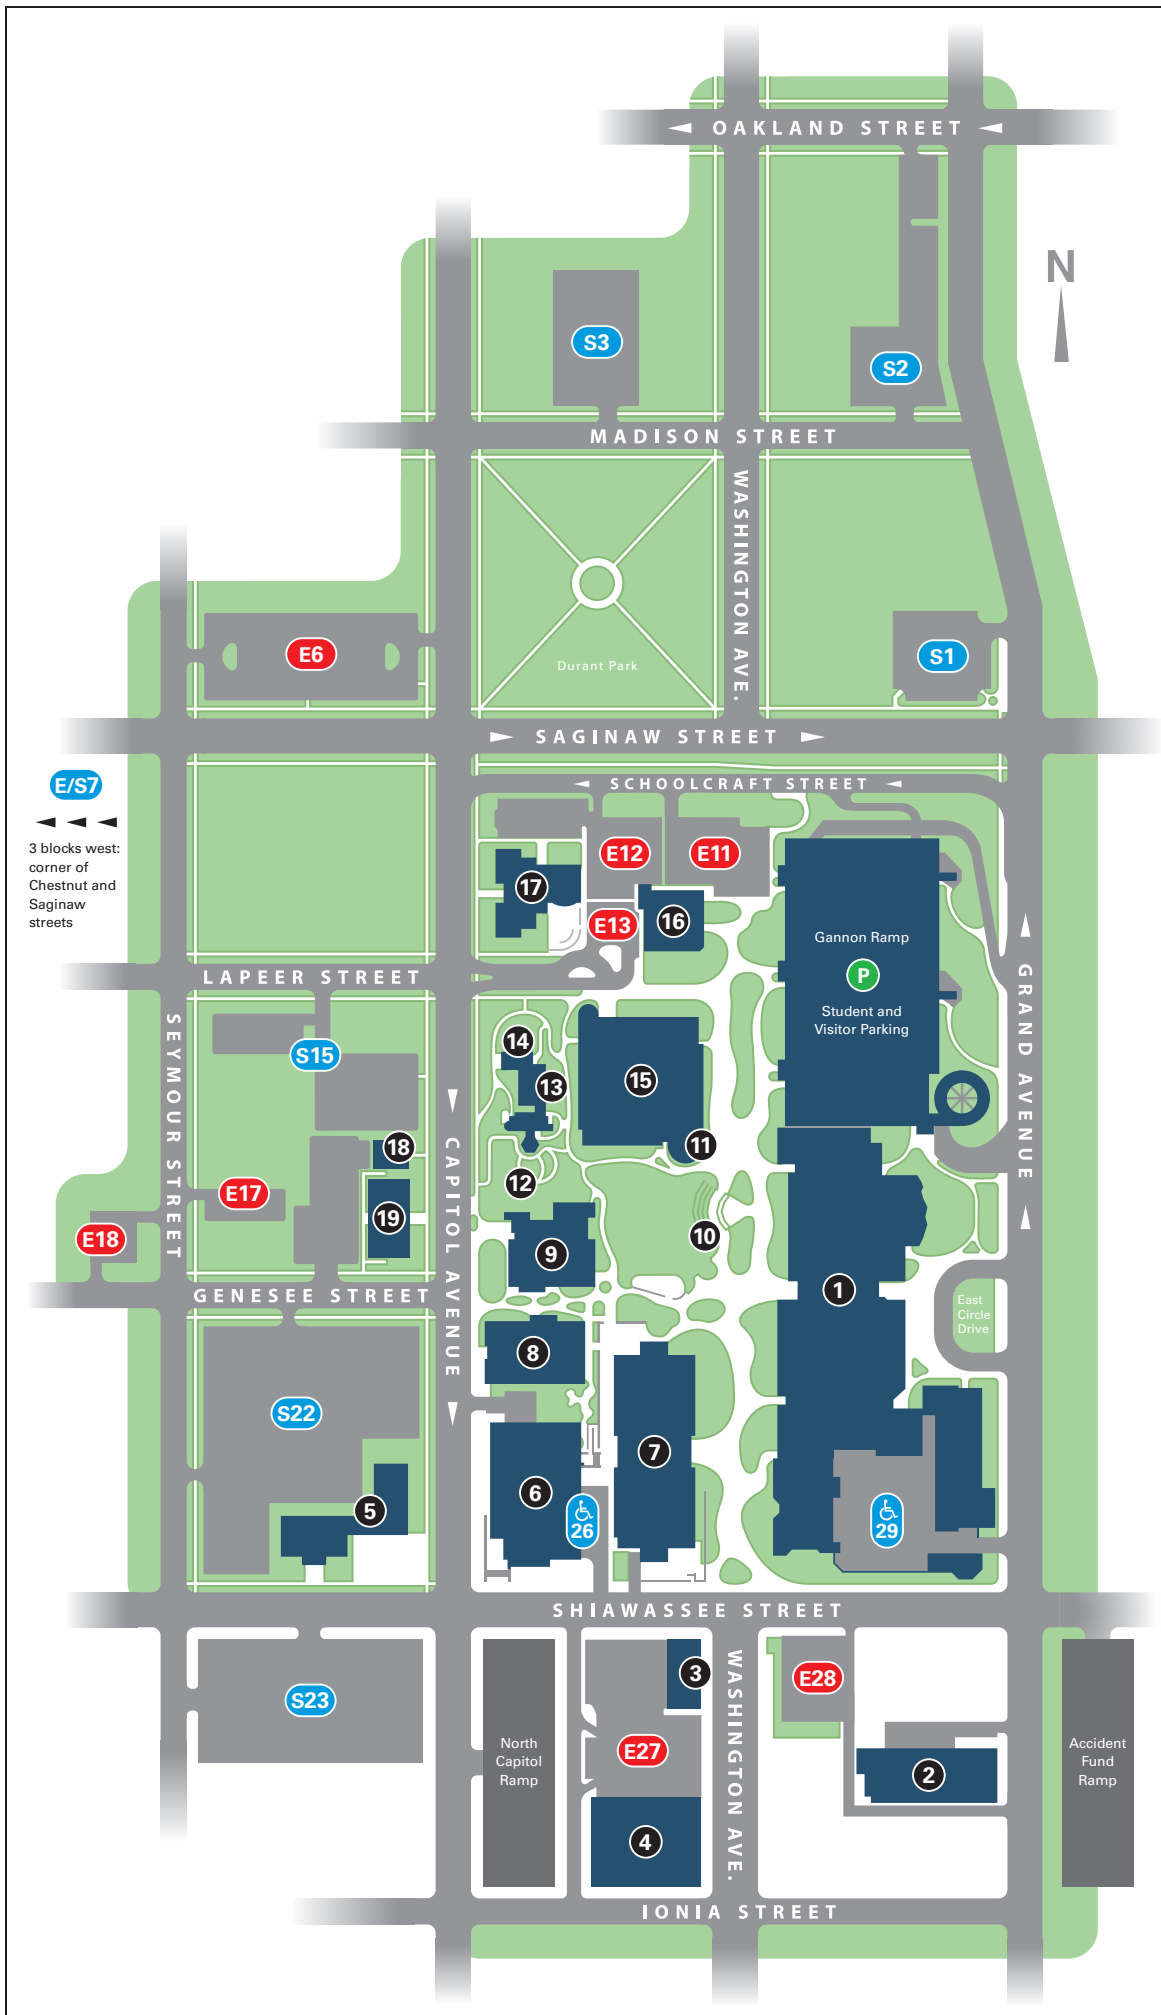

Downtown Campus

- 1** Gannon Building (**GB**)
- 2** Academic and Office Facility (**AOF**)
- 3** Huron Building (**HB**)
- 4** Washington Court Place (**WCP**)
- 5** University Center (**UC**)
- 6** Abel B. Sykes, Jr. Technology and Learning Center (**TLC**)
- 7** Arts and Sciences (**A&S**)
- 8** Mackinaw Building (**MB**)
- 9** Dart Auditorium (**DRT**)
- 10** LCC Outside Amphitheater
- 11** Michigan Veteran's Memorial
- 12** Shigematsu Memorial Garden
- 13** Herrmann House (**HH**)
- 14** Rogers-Carrier House (**RCH**)
- 15** Health and Human Services Building (**HHS**)
- 16** Early Learning Children's Community (**ELCC**)
- 17** Paula D. Cunningham Administration Building (**ADM**) (Includes Board Room)
- 18** 515 North Capitol
- 19** 505 North Capitol

Student Parking
S1, S2, S3, S7, S15, S22, S23, P (Gannon Ramp)

S26, S29 Accessible Parking

Employee Parking
E6, E7, E12, E17, E18, E27, E28

E11 Child Care Parking Only

E13 Special Permit Parking

Visitor Parking
P Gannon Ramp